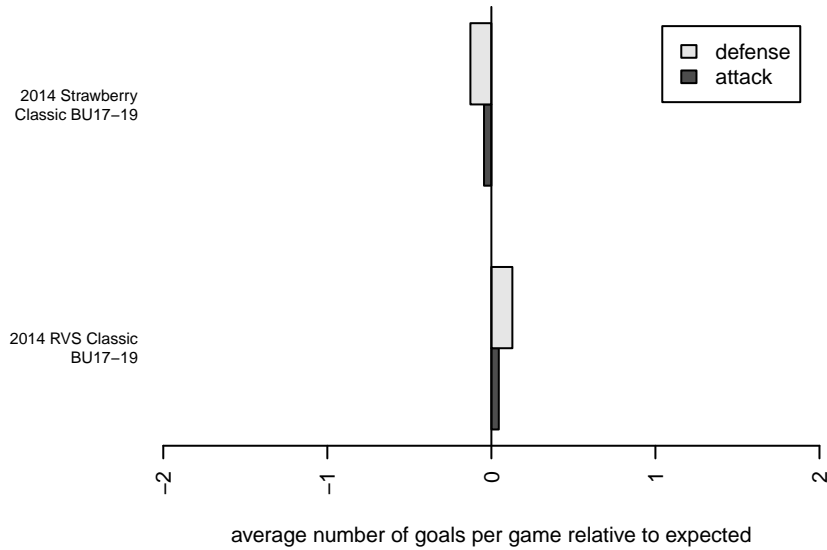

**attack and defense variance (black dot)
relative to other teams
and top 10 in region**

**attack and defense rating
relative to others at age
and all opponents in last 13 months**

**attack and defense rating
relative to others at age
and all opponents in last 13 months**

Performance relative to 13 month average

Performance relative to 13 month average

Distribution of opponents
 Red = Lose zone, Blue = Win zone, Green = Even
 Black line separates win/lose zones

lot. A=Neither has attack advantage, B=Opponent has both attack and defense advantage, C=Opponent has both attack and defense disadvantage, D=Both have