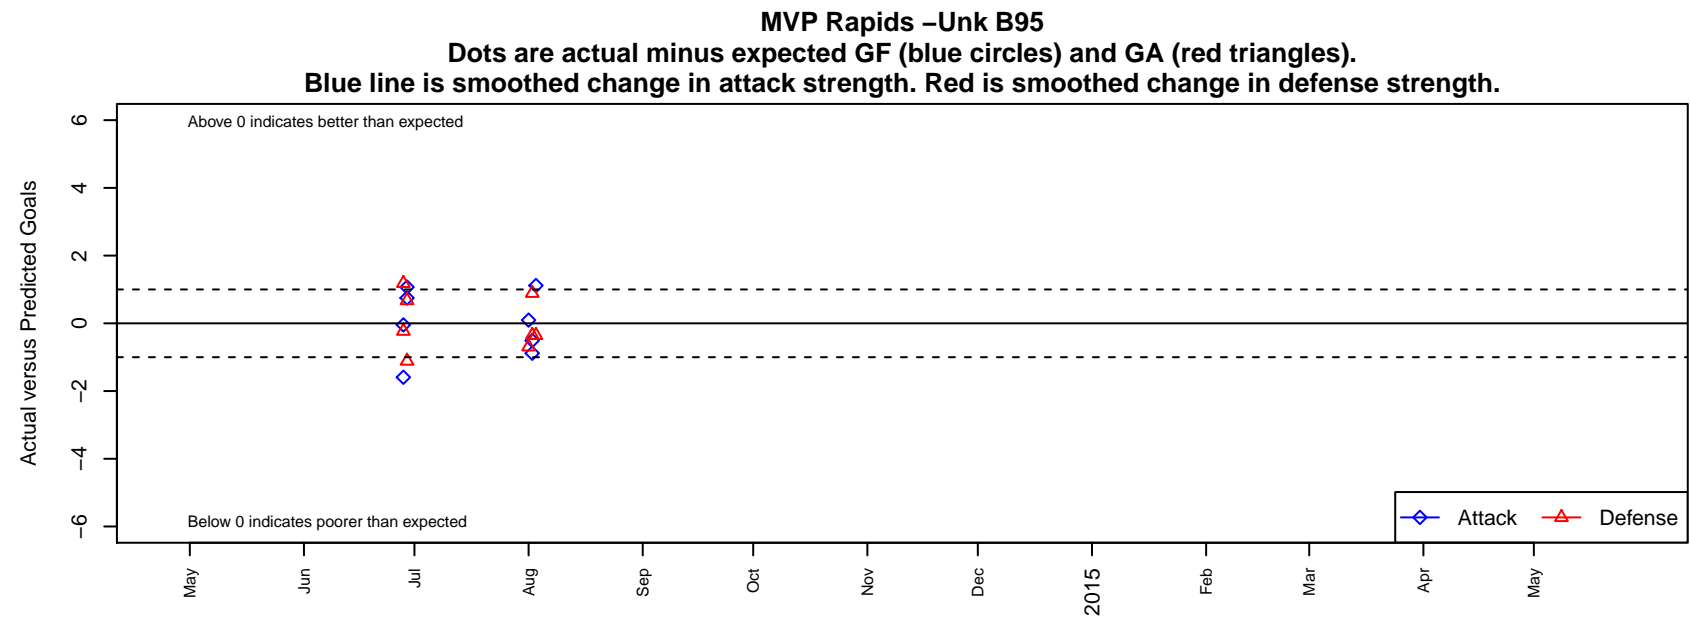

MVP Rapids –Unk B95

Maple Valley SA
Maple Valley, WA
B95 total strength=1699
attack=21.56 defense=23.55
notes= unk age and color

alt names used:
MVP Rapids
MVP Rapids

Venues played:
2014 RVS Classic BU17–19
2014 Strawberry Classic BU17–19

**attack and defense variance (black dot)
relative to other teams
and top 10 in region**

**attack and defense rating
relative to others at age
and all opponents in last 13 months**

**attack and defense rating
relative to others at age
and all opponents in last 13 months**

Performance relative to 13 month average

Performance relative to 13 month average

Distribution of opponents
 Red = Lose zone, Blue = Win zone, Green = Even
 Black line separates win/lose zones

lot. A=Neither has attack advantage, B=Opponent has both attack and defense advantage, C=Opponent has both attack and defense disadvantage, D=Both have