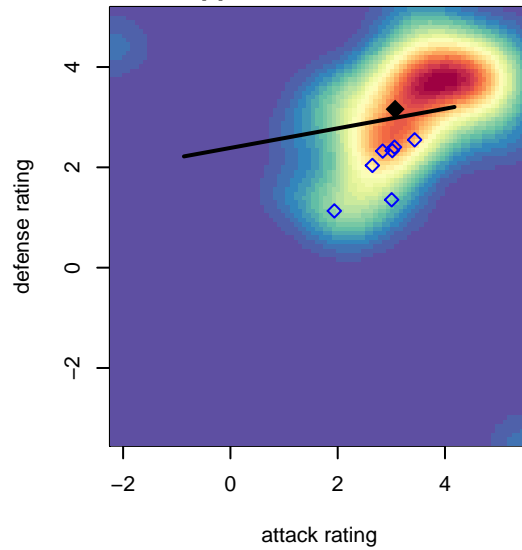

MVP Rapids –Unk B95

Maple Valley SA
Maple Valley, WA
B95 total strength=1699
attack=21.56 defense=23.55
notes= unk age and color

alt names used:
MVP Rapids
MVP Rapids

Venues played:
2014 RVS Classic BU17–19
2014 Strawberry Classic BU17–19

**attack and defense variance (black dot)
relative to other teams
and top 10 in region**

**attack and defense rating
relative to others at age
and all opponents in last 13 months**

**attack and defense rating
relative to others at age
and all opponents in last 13 months**

Performance relative to 13 month average

Performance relative to 13 month average

Distribution of opponents
 Red = Lose zone, Blue = Win zone, Green = Even
 Black line separates win/lose zones

lot. A=Neither has attack advantage, B=Opponent has both attack and defense advantage, C=Opponent has both attack and defense disadvantage, D=Both have