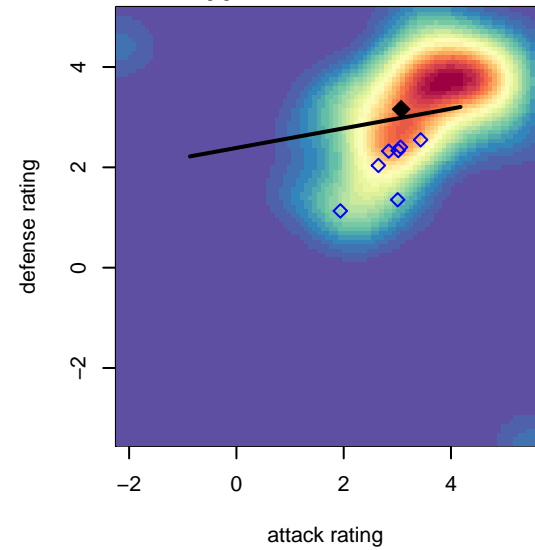

MVP Rapids –Unk B95

Maple Valley SA
Maple Valley, WA
B95 total strength=1699
attack=21.56 defense=23.55
notes= unk age and color

alt names used:
MVP Rapids
MVP Rapids

Venues played:
2014 RVS Classic BU17–19
2014 Strawberry Classic BU17–19

**attack and defense variance (black dot)
relative to other teams
and top 10 in region**

**attack and defense rating
relative to others at age
and all opponents in last 13 months**

**attack and defense rating
relative to others at age
and all opponents in last 13 months**

Performance relative to 13 month average

Performance relative to 13 month average

Distribution of opponents
 Red = Lose zone, Blue = Win zone, Green = Even
 Black line separates win/lose zones

lot. A=Neither has attack advantage, B=Opponent has both attack and defense advantage, C=Opponent has both attack and defense disadvantage, D=Both have